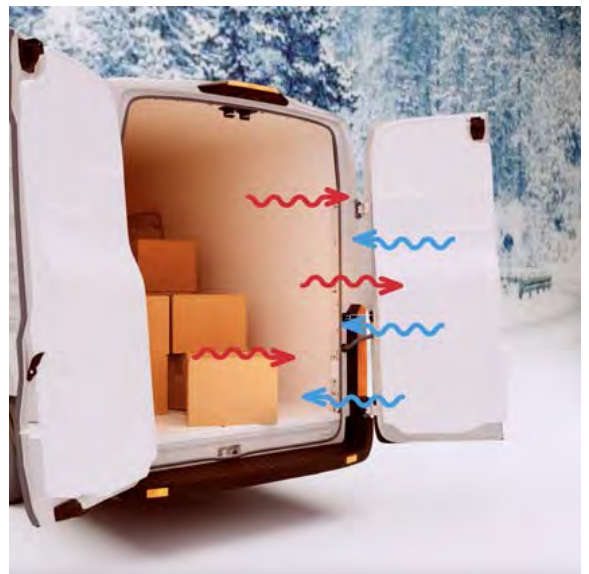

propatherm
descending

ColdMark

Precise and reliable, these indicators can monitor the temperature from -10°C to +2°C, with a reaction speed within 30 minutes, an accuracy of +/- 1°C.

Cold Chain Complete

The Cold Chain Complete temperature indicator is ideal for controlling the cold chain during the transport of vaccines, medicines and all products that must be kept within a certain temperature range. This dual indicator is able to monitor rising and falling temperatures simultaneously. Cold Chain Complete is available in the following versions:

2-8°C 8 hour run out	2-8°C 48 hour run out	2-25°C 8 hour run out
0-8°C 8 hour run out	0-8°C 48 hour run out	0-25°C 8 hour run out

Propagroup S.p.A. Via Genova, 5/B - 10098 Rivoli (Turin) Italy
Tel +39 011 9507788 - www.propagroup.com - export@propagroup.com