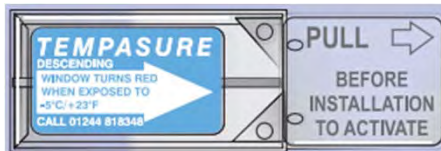

Tempasure

Ideal for very low temperatures monitoring, they cover a temperature threshold of -20°C and +10°C and they have an accuracy of +/- 2°C.